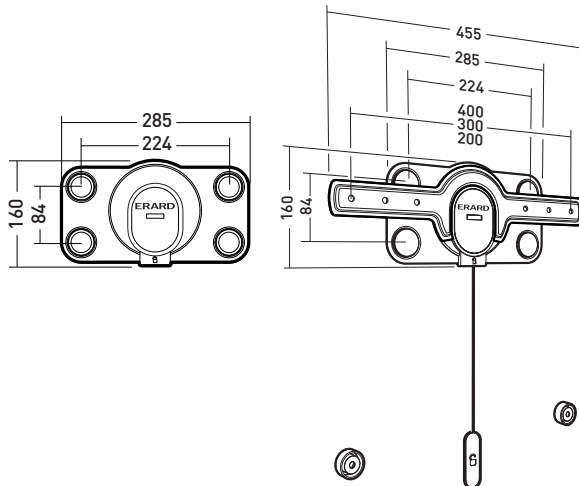

FiXiT Fixed ultra slim wall mount for LED screens

- Wall mount and mounting plate in steel
- Off-centre spacers permitting to correct horizontality after drilling
- Security system preventing falls
- Integrated spirit level

FiXiT 200

Fixed mount for 19" - 32" screens

Ref. 044020 EAN 318528 044020 7

FiXiT 400

Fixed mount for 30" - 52" screens

Ref. 044040 EAN 318528 044040 5

FiXiT 600

Fixed mount for 40" - 65" screens