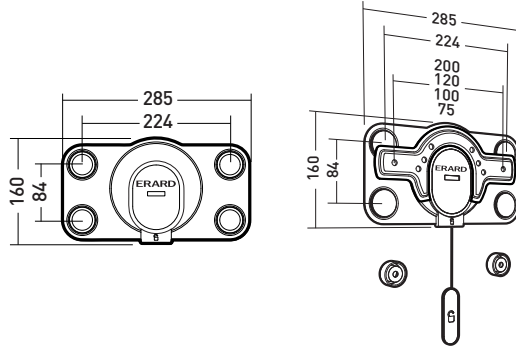

FiXiT Fixed ultra slim wall mount for LED screens

- Wall mount and mounting plate in steel
- Off-centre spacers permitting to correct horizontality after drilling
- Security system preventing falls
- Integrated spirit level

FiXiT 200

Fixed mount for 19" - 32" screens

Ref. 044020 EAN 318528 044020 7

FiXiT 400

Fixed mount for 30" - 52" screens

Ref. 044040 EAN 318528 044040 5

FiXiT 600

Fixed mount for 40" - 65" screens