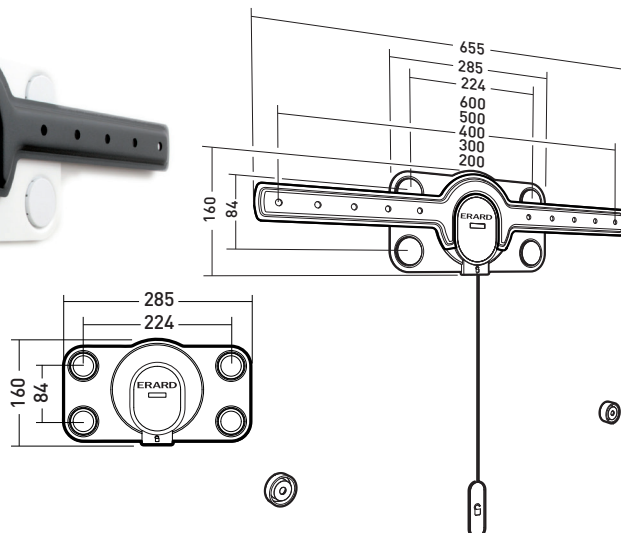

FiXiT 600

Fixed mount for 40" - 65" screens

Ref. 044060 EAN 318528 044060 3

www.erard-fixit.com

Discover the FiXiT video
on www.erard-fixit.com