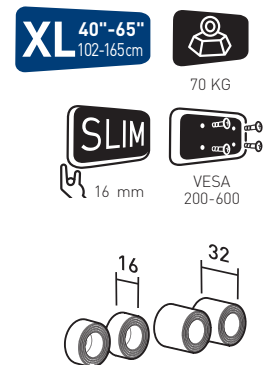

FiXiT 600

Fixed mount for 40" - 65" screens

Ref. 044060 EAN 318528 044060 3

www.erard-fixit.com

Discover the FiXiT video
on www.erard-fixit.com