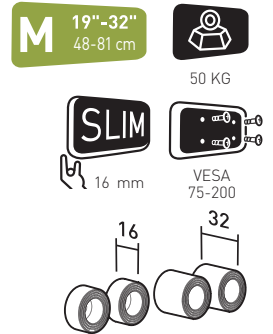

FiXiT Fixed ultra slim wall mount for LED screens

- Wall mount and mounting plate in steel
- Off-centre spacers permitting to correct horizontality after drilling
- Security system preventing falls
- Integrated spirit level

FiXiT 200

Fixed mount for 19" - 32" screens

Ref. 044020 EAN 318528 044020 7

FiXiT 400

Fixed mount for 30" - 52" screens

Ref. 044040 EAN 318528 044040 5

FiXiT 600

Fixed mount for 40" - 65" screens