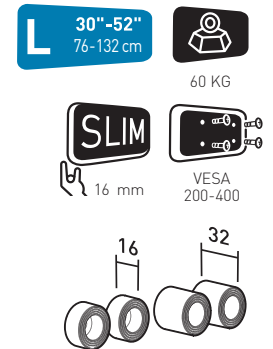

FiXiT Fixed ultra slim wall mount for LED screens

- Wall mount and mounting plate in steel
- Off-centre spacers permitting to correct horizontality after drilling
- Security system preventing falls
- Integrated spirit level

FiXiT 200

Fixed mount for 19" - 32" screens

Ref. 044020 EAN 318528 044020 7

FiXiT 400

Fixed mount for 30" - 52" screens

Ref. 044040 EAN 318528 044040 5

FiXiT 600

Fixed mount for 40" - 65" screens