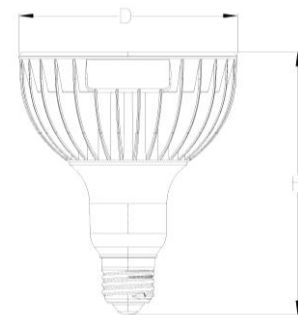

- Ideal replacement for 100 W halogen or incandescent PAR38 lamps
- Dimmable
- Up to 80% energy saving
- Lifetime of 25,000 hrs

Order Code 52017

General Data

Lamp Socket E27
Design Lens

Geometric Data

Diameter (mm) 108.5
Length (mm) 131.4
Weight (g) 465

Electric Data

Wattage 18 W
Voltage 220-240 V
Power Factor 0.75
Operating Frequency 50/60 Hz

Photometric Data

Luminous Flux (lm) 800
CRI 80
CCT 2700 K – warm white
Luminous Intensity (cd) 1650
Beam Angle (°) 25°
Lifetime 25,000hrs

Order Code

52017

Product Description

LED PAR38 E27 18W 2700K WW 800LM DIM

Technical Packaging Details

Barcode	023942520177
EAN 128	(02)00023942520177(37)06(91)53
EAN 14	20023942 52017 1
Pack Dimensions	130 mm x 130 mm x 173 mm
Pack Weight	545 g
Carton Qty (Shipping Unit)	12
Carton Dimensions	413 mm x 276 mm x 382 mm
Cartons/Layer	6
Layers/Pallet	2
Units/Pallet	144