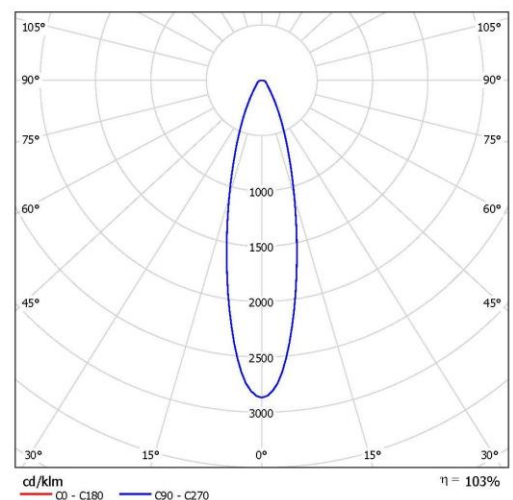

- Ideal replacement for 100 W halogen or incandescent PAR38 lamps
- Dimmable
- Up to 80% energy saving
- Lifetime of 25,000 hrs

Order Code 52017

General Data

Lamp Socket E27
Design Lens

Geometric Data

Diameter (mm) 108.5
Length (mm) 131.4
Weight (g) 465

Electric Data

Wattage 18 W
Voltage 220-240 V
Power Factor 0.75
Operating Frequency 50/60 Hz

Photometric Data

Luminous Flux (lm) 800
CRI 80
CCT 2700 K – warm white
Luminous Intensity (cd) 1650
Beam Angle (°) 25°
Lifetime 25,000hrs

Order Code

52017

Product Description

LED PAR38 E27 18W 2700K WW 800LM DIM

Technical Packaging Details

Barcode	023942520177
EAN 128	(02)00023942520177(37)06(91)53
EAN 14	20023942 52017 1
Pack Dimensions	130 mm x 130 mm x 173 mm
Pack Weight	545 g
Carton Qty (Shipping Unit)	12
Carton Dimensions	413 mm x 276 mm x 382 mm
Cartons/Layer	6
Layers/Pallet	2
Units/Pallet	144