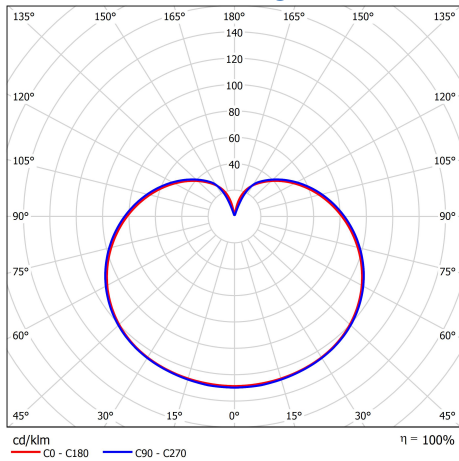

# Verbatim LED Classic A E27 6W 2700K Warm White 480 LM

- E27 Socket
- 220 - 240V
- 20,000 hours Lifetime
- 85% Energy Saving
- Luminous Flux: 480 lm
- Equivalent to 40W incandescent bulb

Product Number	52600
<b>General Data</b>	
Lamp Socket	E27
<b>Electric Data</b>	
Wattage (W)	6
Wattage Equivalent (W)	40
Voltage (V)	220 - 240 V
Dimmable	no
Power Factor	0.75
Operating Frequency (Hz)	50-60
<b>Geometric Data</b>	
Length (mm)	110
Diameter (in mm)	60
Weight (g)	76
<b>Photometric Data</b>	
Luminous Flux (lm)	480
CRI	≥ 80
CCT (K)	2700
Luminous Intensity (cd)	60
Beam Angle (°)	220
Luminous Efficacy (lm/W)	80
Lifetime (hrs)	20,000
Switching Cycle	100,000

## Photometric Diagrams