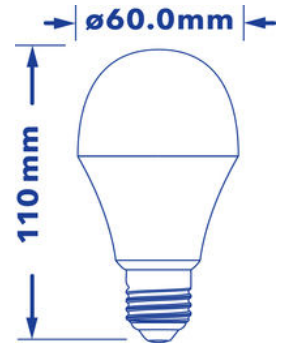

# Verbatim LED Classic A E27 6W 2700K Warm White 480 LM

- E27 Socket
- 220 - 240V
- 20,000 hours Lifetime
- 85% Energy Saving
- Luminous Flux: 480 lm
- Equivalent to 40W incandescent bulb

Product Number	52600
<b>General Data</b>	
Lamp Socket	E27
<b>Electric Data</b>	
Wattage (W)	6
Wattage Equivalent (W)	40
Voltage (V)	220 - 240 V
Dimmable	no
Power Factor	0.75
Operating Frequency (Hz)	50-60
<b>Geometric Data</b>	
Length (mm)	110
Diameter (in mm)	60
Weight (g)	76
<b>Photometric Data</b>	
Luminous Flux (lm)	480
CRI	≥ 80
CCT (K)	2700
Luminous Intensity (cd)	60
Beam Angle (°)	220
Luminous Efficacy (lm/W)	80
Lifetime (hrs)	20,000
Switching Cycle	100,000

## Photometric Diagrams

### Pack Dimensions(HxWxL)

178 x 118 x 61 (mm)

### Carton Dimensions (HxWxL)

195 x 144 x 253 (mm)