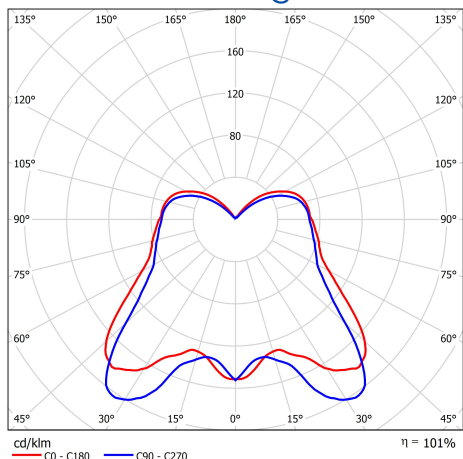

Photometric Diagrams