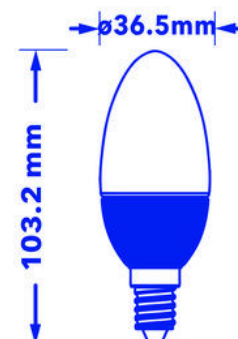

Verbatim LED Candle Clear E14 5.5W 2700K Warm White 330 LM

- E14 Socket
- 220 - 240V
- 15,000 hours Lifetime
- 82% Energy Saving
- Luminous Flux: 330 lm
- Equivalent to 30W incandescent bulb

Product Number	52604
General Data	
Lamp Socket	E14
Electric Data	
Wattage (W)	5.5
Wattage Equivalent (W)	30
Voltage (V)	220 - 240 V
Dimmable	no
Power Factor	0.50
Operating Frequency (Hz)	50-60
Geometric Data	
Length (mm)	103.2
Diameter (in mm)	36.5
Weight (g)	62
Photometric Data	
Luminous Flux (lm)	330
CRI	≥ 80
CCT (K)	2700
Beam Angle (°)	120
Luminous Efficacy (lm/W)	60
Lifetime (hrs)	15,000
Switching Cycle	20,000

10/11/2014

Photometric Diagrams

Energy Rating

Technical Packaging Details

Barcode

023942526049

EAN 128

(02)00023942526049(37)04(91)204

EAN 14

50023942526044

Pack Dimensions(HxWxL)

178 x 118 x 45 (mm)

Pack Weight

96 (g)

MOQ

4

Carton Dimensions (HxWxL)

195 x 104 x 253 (mm)

Cartons/Pallet

120

Layers/Pallet

4

Units/Pallet

480