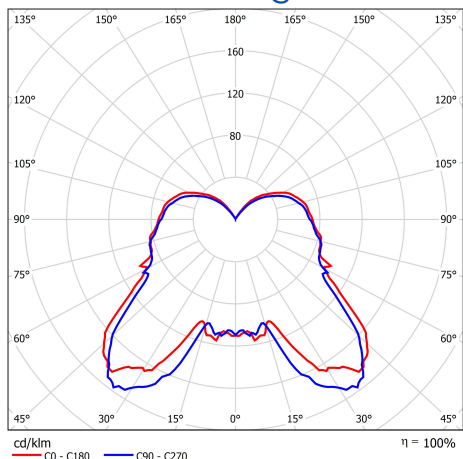

Photometric Diagrams