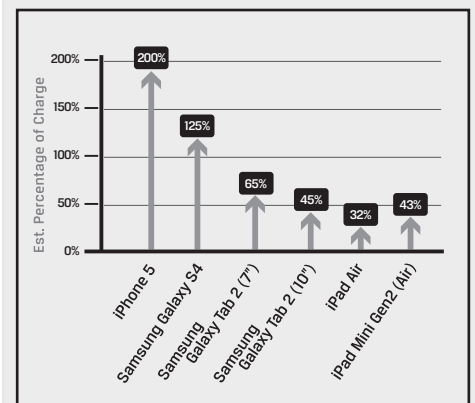

Charge your phone/tablet

Features/specs on reverse >>