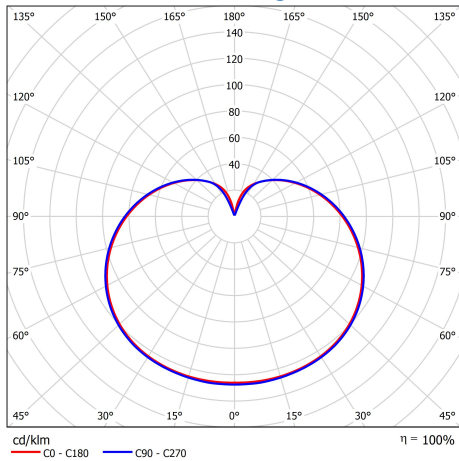

## Geometric Data

Length (mm) 110  
Diameter (in mm) 60  
Weight (g) 76

## Photometric Data

Luminous Flux (lm) 810  
CRI  $\geq 80$   
CCT (K) 2700  
Beam Angle (°) 220  
Luminous Efficacy (lm/W) 90  
Lifetime (hrs) 20,000  
Switching Cycle 100,000

10/11/2014

## Photometric Diagrams