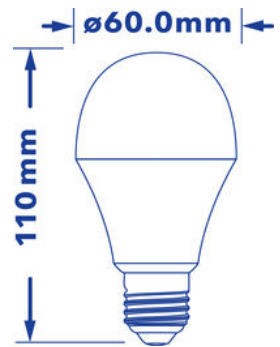

## Geometric Data

Length (mm) 110  
Diameter (in mm) 60  
Weight (g) 76

## Photometric Data

Luminous Flux (lm) 810  
CRI  $\geq 80$   
CCT (K) 2700  
Beam Angle (°) 220  
Luminous Efficacy (lm/W) 90  
Lifetime (hrs) 20,000  
Switching Cycle 100,000

10/11/2014